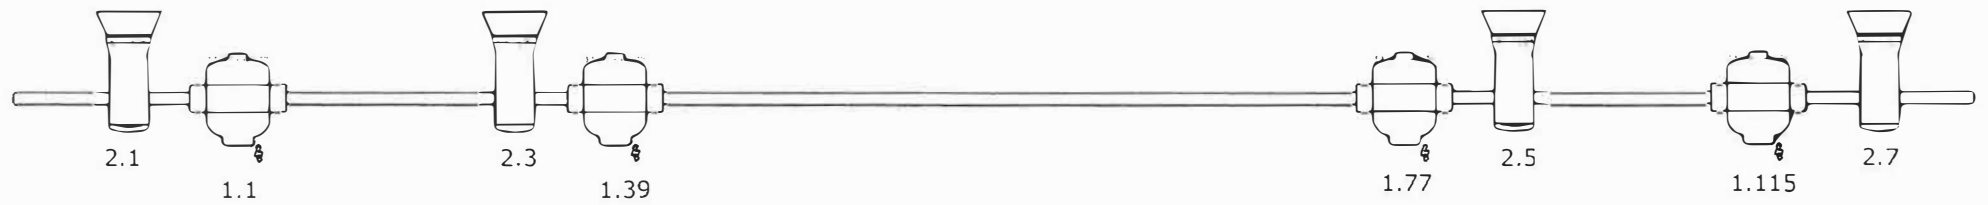

Symbol key

- MAC Aura XB (18)
- XLED HD RGBWAUV LED Wash (8)
- ELP Zoom WW LED Profile 25-50 (17)
- DTW Blinder 350 IP (6)
- MAC Quantum Profile (10)

FX
HAZE:17.511
FAN:17.508
SAL: 35.11-13
SHELL: 35.1-10