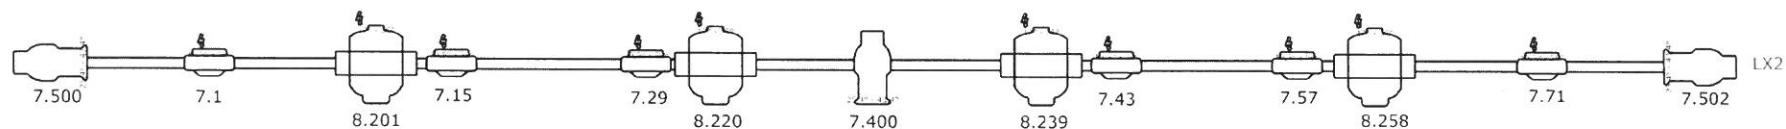

Node 4 Uni.7+8 IP: 192.168.0.14