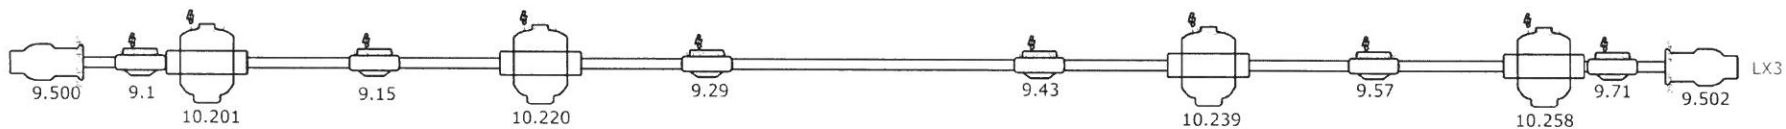

Node 5 Uni.9+10 IP: 192.168.0.15